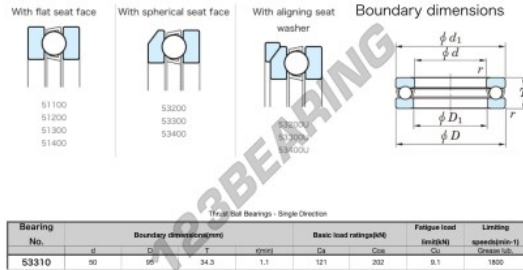

Thrust ball bearing 53310-JTEKT - 53310-JTEKT

<https://www.123bearing.com/bearing-housing/deep-groove-bearing/thrust/53310-jtekt>

PRODUCT FEATURES

Brand	JTEKT
N° Ean13	3616060803320
Inside diameter	50 mm
Inside diameter	1.969" inch
Outside diameter	95 mm
Outside diameter	3.74" inch
Thickness	34.3 mm
Thickness	1.35" inch
Limiting speed	1800 rpm
Dynamic load	121 kN
Static load	202 kN
Packaging	1