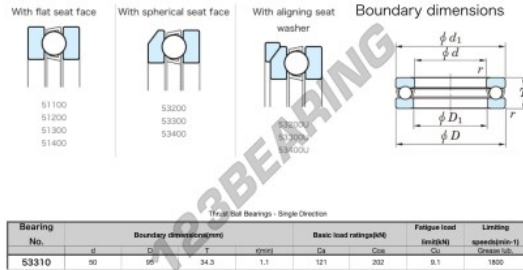

Thrust ball bearing 53310-JTEKT - 53310-JTEKT

<https://www.123bearing.com/bearing-housing/deep-groove-bearing/thrust/53310-jtekt>

PRODUCT FEATURES

Brand	JTEKT
N° Ean13	3616060803320
Inside diameter	50 mm
Inside diameter	1.969" inch
Outside diameter	95 mm
Outside diameter	3.74" inch
Thickness	34.3 mm
Thickness	1.35" inch
Limiting speed	1800 rpm
Dynamic load	121 kN
Static load	202 kN
Packaging	1

contact@123bearing.com

(646) 712 9672

CRT4 de Lesquin 60 Rue Du Haut De Sainghin 59273 Fretin FRANCE