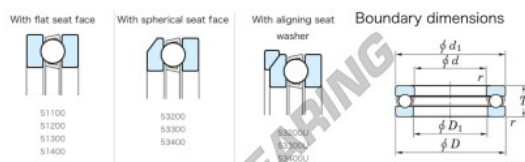

Thrust ball bearing 53307-JTEKT - 53307-JTEKT

<https://www.123bearing.com/bearing-housing/deep-groove-bearing/thrust/53307-jtekt>

Thrust Ball Bearings - Single Direction

| Bearing No. | Boundary dimensions (mm) | | | | Basic load ratings (kN) | | Fatigue load | Limiting |
|-------------|--------------------------|----------------|------|---------------------|-------------------------|------------------|--------------|---------------|
| | d | D ₁ | T | D ₁ (mm) | C ₁₀ | C ₀₁₀ | limit (kN) | speed (min-1) |
| 53307 | 35 | 68 | 25.6 | 1 | 69.3 | 105 | 4.75 | 2400 |

PRODUCT FEATURES

| | |
|------------------|---------------|
| Brand | JTEKT |
| N° Ean13 | 3616060803238 |
| Inside diameter | 35 mm |
| Outside diameter | 68 mm |
| Thickness | 25.6 mm |
| Limiting speed | 2400 rpm |
| Dynamic load | 69.3 kN |
| Static load | 105 kN |
| Packaging | 1 |