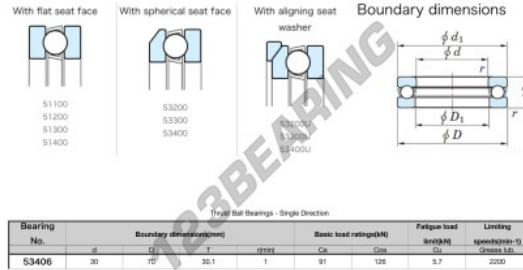

Thrust ball bearing 53406-JTEKT - 53406-JTEKT

<https://www.123bearing.com/bearing-housing/deep-groove-bearing/thrust/53406-jtekt>

PRODUCT FEATURES

Brand	JTEKT
N° Ean13	3616060803214
Inside diameter	30 mm
Inside diameter	1.181" inch
Outside diameter	70 mm
Outside diameter	2.756" inch
Thickness	30.1 mm
Thickness	1.185" inch
Limiting speed	2200 rpm
Dynamic load	91 kN
Static load	126 kN
Packaging	1