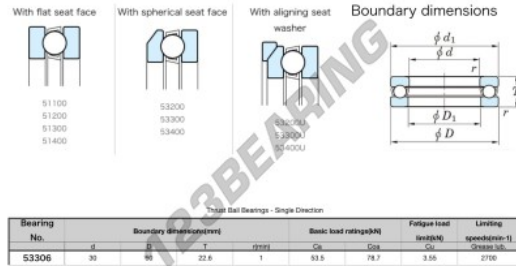

Thrust ball bearing 53306-JTEKT - 53306-JTEKT

<https://www.123bearing.com/bearing-housing/deep-groove-bearing/thrust/53306-jtekt>

PRODUCT FEATURES

Brand	JTEKT
N° Ean13	3616060803207
Inside diameter	30 mm
Inside diameter	1.181" inch
Outside diameter	60 mm
Outside diameter	2.362" inch
Thickness	22.6 mm
Thickness	0.89" inch
Limiting speed	2700 rpm
Dynamic load	53.5 kN
Static load	78.7 kN
Packaging	1