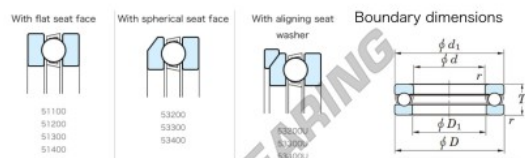

Thrust ball bearing 53205-JTEKT - 53205-JTEKT

<https://www.123bearing.com/bearing-housing/deep-groove-bearing/thrust/53205-jtekt>

Thrust Ball Bearings - Single Direction

Bearing No.	Boundary dimensions (mm)				Basic load ratings (kN)		Fatigue load limit (kN)		Limiting speed (rpm)	
	d	D	T	r	C ₀	C	C ₀	C	60	1000
53205	25	47	16.7	0.6	34.6	50.4	2.3	3600		

PRODUCT FEATURES

Brand	JTEKT
N° Ean13	3616060803160
Inside diameter	25 mm
Outside diameter	47 mm
Thickness	16.7 mm
Limiting speed	3600 rpm
Dynamic load	34.6 kN
Static load	50.4 kN
Packaging	1

contact@123bearing.com