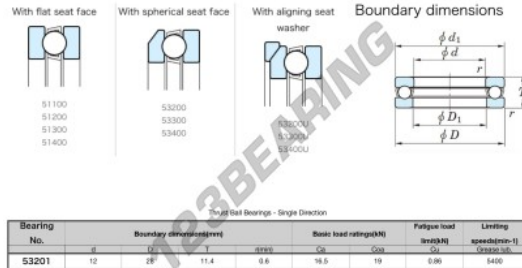

### PRODUCT FEATURES

Brand	JTEKT
N° Ean13	3616060803122
Inside diameter	12 mm
Outside diameter	28 mm
Thickness	11.4 mm
Limiting speed	5400 rpm
Dynamic load	16.5 kN
Static load	19 kN
Packaging	1

[contact@123bearing.com](mailto:contact@123bearing.com)