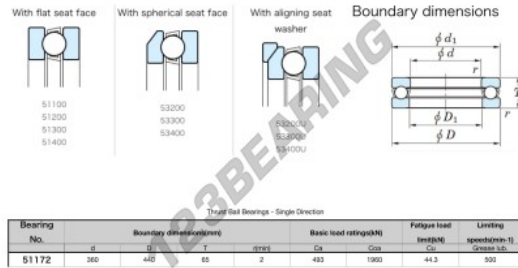

Thrust ball bearing 51172-JTEKT - 51172-JTEKT

<https://www.123bearing.com/bearing-housing/deep-groove-bearing/thrust/51172-jtekt>

PRODUCT FEATURES

Brand	JTEKT
N° Ean13	3616060803092
Inside diameter	360 mm
Inside diameter	14.173" inch
Outside diameter	440 mm
Outside diameter	17.323" inch
Thickness	65 mm
Thickness	2.559" inch
Limiting speed	500 rpm
Dynamic load	493 kN
Static load	1960 kN
Packaging	1