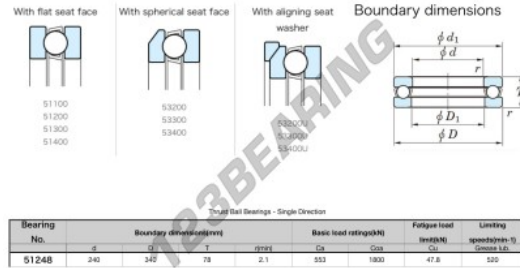

Thrust ball bearing 51248-JTEKT - 51248-JTEKT

<https://www.123bearing.com/bearing-housing/deep-groove-bearing/thrust/51248-jtekt>

PRODUCT FEATURES

Brand	JTEKT
N° Ean13	3616060802996
Inside diameter	240 mm
Outside diameter	340 mm
Thickness	78 mm
Limiting speed	520 rpm
Dynamic load	553 kN
Static load	1800 kN
Packaging	1