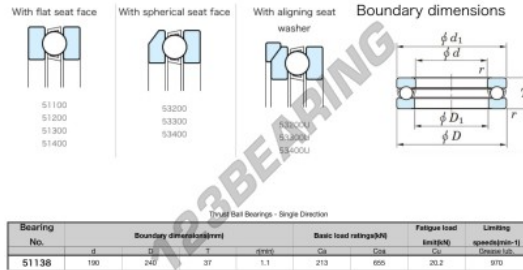

Thrust ball bearing 51138-JTEKT - 51138-JTEKT

<https://www.123bearing.com/bearing-housing/deep-groove-bearing/thrust/51138-jtekt>

PRODUCT FEATURES

Brand	JTEKT
N° Ean13	4549250135002
Inside diameter	190 mm
Outside diameter	240 mm
Thickness	37 mm
Limiting speed	970 rpm
Weight	3620 g
Dynamic load	213 kN
Static load	655 kN
Packaging	1