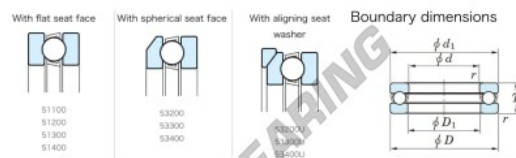

## Thrust ball bearing 51436-JTEKT - 51436-JTEKT

<https://www.123bearing.com/bearing-housing/deep-groove-bearing/thrust/51436-jtekt>

Thrust Ball Bearings - Single Direction

Bearing No.	Boundary dimensions (mm)				Basic load ratings (kN)		Fatigue load limiting speed (min-1)	
	d	D	T	BT	C <sub>0</sub>	C	C <sub>0</sub>	C
51436	180	360	140	5	928	2730	75.1	320

### PRODUCT FEATURES

Brand	JTEKT
N° Ean13	3616060802897
Inside diameter	180 mm
Outside diameter	360 mm
Thickness	140 mm
Limiting speed	320 rpm
Dynamic load	928 kN
Static load	2730 kN
Packaging	1

[contact@123bearing.com](mailto:contact@123bearing.com)