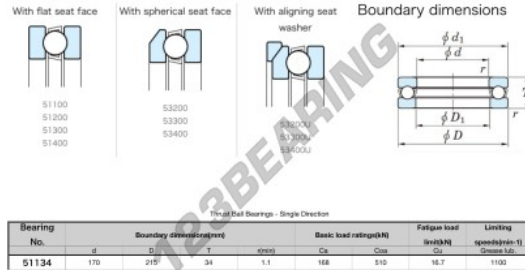

## Thrust ball bearing 51134-JTEKT - 51134-JTEKT

<https://www.123bearing.com/bearing-housing/deep-groove-bearing/thrust/51134-jtekt>

## PRODUCT FEATURES

Brand	JTEKT
N° Ean13	4549250134982
Inside diameter	170 mm
Outside diameter	215 mm
Thickness	34 mm
Limiting speed	1100 rpm
Dynamic load	168 kN
Static load	510 kN
Packaging	1
Standard	No standard