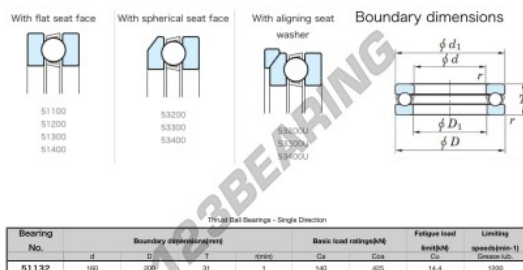

Thrust ball bearing 51132-JTEKT - 51132-JTEKT

<https://www.123bearing.com/bearing-housing/deep-groove-bearing/thrust/51132-jtekt>

PRODUCT FEATURES

Brand	JTEKT
N° Ean13	4549250134968
Inside diameter	160 mm
Inside diameter	6.299" inch
Outside diameter	200 mm
Outside diameter	7.874" inch
Thickness	31 mm
Thickness	1.22" inch
Limiting speed	1200 rpm
Dynamic load	140 kN
Static load	425 kN
Packaging	1