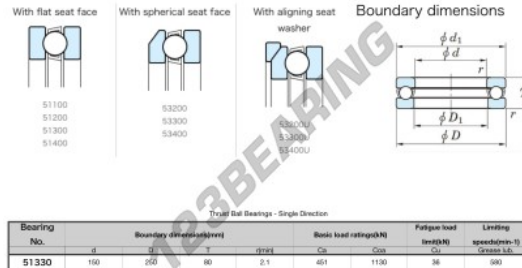

Thrust ball bearing 51330-JTEKT - 51330-JTEKT

<https://www.123bearing.com/bearing-housing/deep-groove-bearing/thrust/51330-jtekt>

PRODUCT FEATURES

Brand	JTEKT
N° Ean13	4549250135682
Inside diameter	150 mm
Outside diameter	250 mm
Thickness	80 mm
Limiting speed	580 rpm
Dynamic load	451 kN
Static load	1130 kN
Packaging	1