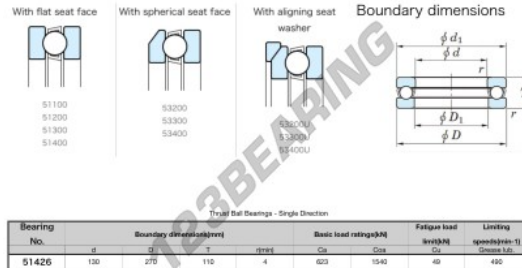

## Thrust ball bearing 51426-JTEKT - 51426-JTEKT

<https://www.123bearing.com/bearing-housing/deep-groove-bearing/thrust/51426-jtekt>

### PRODUCT FEATURES

Brand	JTEKT
N° Ean13	3616060802200
Inside diameter	130 mm
Outside diameter	270 mm
Thickness	110 mm
Limiting speed	490 rpm
Dynamic load	623 kN
Static load	1540 kN
Packaging	1

[contact@123bearing.com](mailto:contact@123bearing.com)