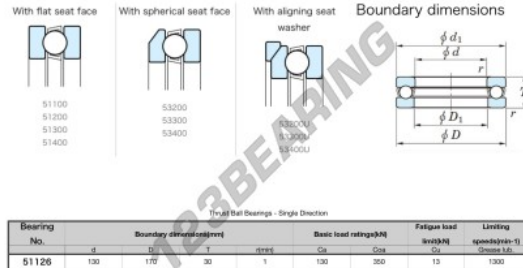

Thrust ball bearing 51126-JTEKT - 51126-JTEKT

<https://www.123bearing.com/bearing-housing/deep-groove-bearing/thrust/51126-jtekt>

PRODUCT FEATURES

Brand	JTEKT
N° Ean13	4549250134920
Inside diameter	130 mm
Outside diameter	170 mm
Thickness	30 mm
Limiting speed	1300 rpm
Dynamic load	130 kN
Static load	350 kN
Packaging	-