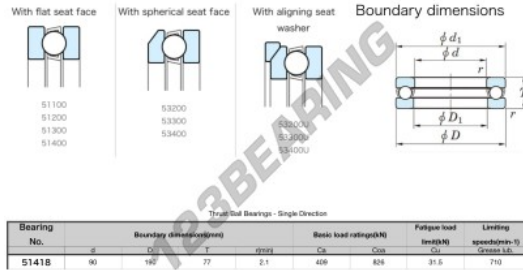

Thrust ball bearing 51418-JTEKT - 51418-JTEKT

<https://www.123bearing.com/bearing-housing/deep-groove-bearing/thrust/51418-jtekt>

PRODUCT FEATURES

Brand	JTEKT
N° Ean13	4549250135859
Inside diameter	90 mm
Outside diameter	190 mm
Thickness	77 mm
Limiting speed	710 rpm
Dynamic load	409 kN
Static load	826 kN
Packaging	1