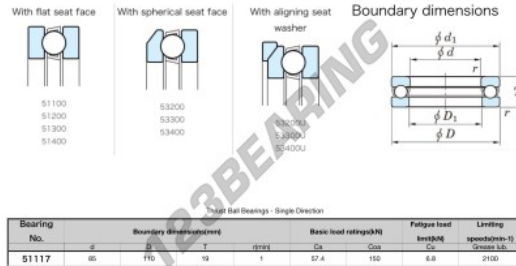

Thrust ball bearing 51117-JTEKT - 51117-JTEKT

<https://www.123bearing.com/bearing-housing/deep-groove-bearing/thrust/51117-jtekt>

PRODUCT FEATURES

Brand	JTEKT
N° Ean13	4549250134821
Inside diameter	85 mm
Outside diameter	110 mm
Thickness	19 mm
Limiting speed	2100 rpm
Dynamic load	57.4 kN
Static load	150 kN
Packaging	1