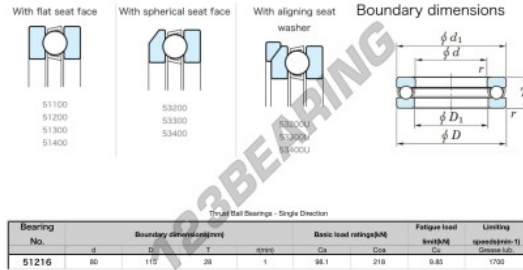

## Thrust ball bearing 51216-JTEKT - 51216-JTEKT

<https://www.123bearing.com/bearing-housing/deep-groove-bearing/thrust/51216-jtekt>

### PRODUCT FEATURES

Brand	JTEKT
N° Ean13	4549250135262
Inside diameter	80 mm
Inside diameter	3.15" inch
Outside diameter	115 mm
Outside diameter	4.528" inch
Thickness	28 mm
Thickness	1.102" inch
Limiting speed	1700 rpm
Dynamic load	98.1 kN
Static load	218 kN
Packaging	1