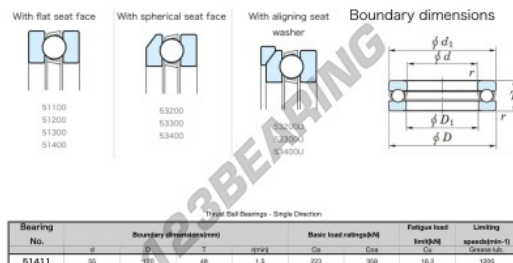

Thrust ball bearing 51411-JTEKT - 51411-JTEKT

<https://www.123bearing.com/bearing-housing/deep-groove-bearing/thrust/51411-jtekt>

PRODUCT FEATURES

Brand	JTEKT
N° Ean13	4549250135767
Inside diameter	55 mm
Outside diameter	120 mm
Thickness	48 mm
Limiting speed	1200 rpm
Dynamic load	223 kN
Static load	359 kN
Packaging	1