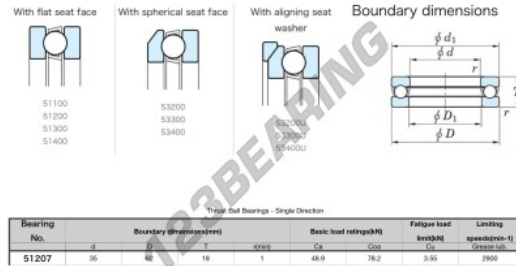

**Thrust ball bearing  
51207-JTEKT - 51207-JTEKT**

https://www.123bearing.com/bearing-housing/deep-groove-bearing/thrust/51207-jtekt

**PRODUCT FEATURES**

Brand	JTEKT
N° Ean13	4549250135149
Inside diameter	35 mm
Outside diameter	62 mm
Thickness	18 mm
Limiting speed	2900 rpm
Dynamic load	48.9 kN
Static load	78.2 kN
Packaging	1