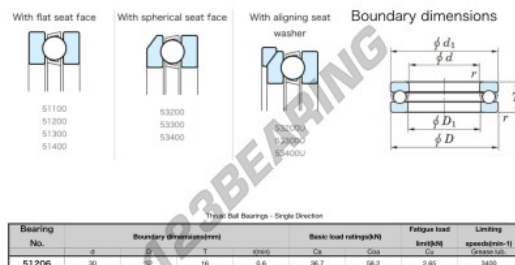

Thrust ball bearing 51206-JTEKT - 51206-JTEKT

<https://www.123bearing.com/bearing-housing/deep-groove-bearing/thrust/51206-jtekt>

PRODUCT FEATURES

Brand	JTEKT
N° Ean13	4549250135125
Inside diameter	30 mm
Outside diameter	52 mm
Thickness	16 mm
Limiting speed	3400 rpm
Dynamic load	36.7 kN
Static load	58.2 kN
Packaging	1