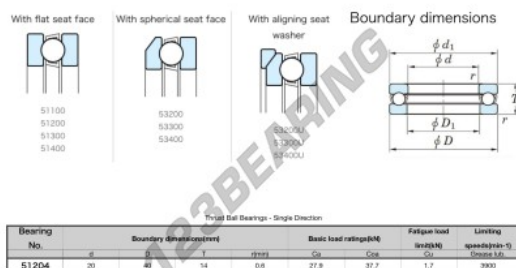

Thrust ball bearing 51204-JTEKT - 51204-JTEKT

<https://www.123bearing.com/bearing-housing/deep-groove-bearing/thrust/51204-jtekt>

PRODUCT FEATURES

Brand	JTEKT
N° Ean13	4549250135095
Inside diameter	20 mm
Outside diameter	40 mm
Thickness	14 mm
Limiting speed	3900 rpm
Weight	76 g
Dynamic load	27.9 kN
Static load	37.7 kN
Packaging	-
Standard	-