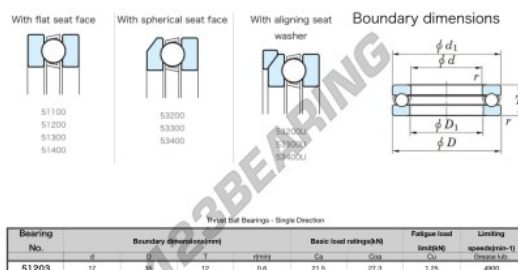

Thrust ball bearing 51203-JTEKT - 51203-JTEKT

<https://www.123bearing.com/bearing-housing/deep-groove-bearing/thrust/51203-jtekt>

PRODUCT FEATURES

Brand	JTEKT
N° Ean13	4549250135071
Inside diameter	17 mm
Outside diameter	35 mm
Thickness	12 mm
Limiting speed	4900 rpm
Dynamic load	21.5 kN
Static load	27.3 kN
Packaging	1