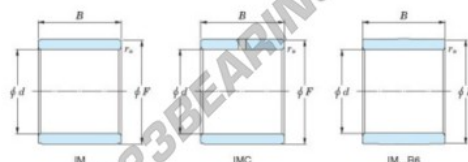

Inner ring IM-20640-JTEKT - IM-20640-JTEKT

<https://www.123bearing.com/bearing-housing/needle-roller-bearing/inner-ring/im-20640-jtekt>

Boundary dimensions

Metric combined

Bearing No.	Boundary dimensions(mm)			
	d	F	B	rs
IM 20640	40	45	32	0.35

PRODUCT FEATURES

Brand	JTEKT
N° Ean13	3616060801388
Inside diameter	40 mm
Outside diameter	45 mm
Thickness	32 mm
Type	IM...P
Packaging	1

contact@123bearing.com

(646) 712 9672

CRT4 de Lesquin 60 Rue Du Haut De Sainghin 59273 Fretin FRANCE