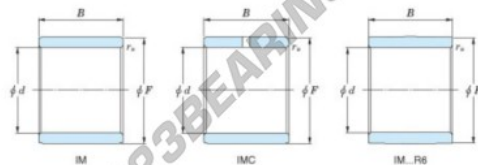

Inner ring IM-20635-JTEKT - IM-20635-JTEKT

<https://www.123bearing.com/bearing-housing/needle-roller-bearing/inner-ring/im-20635-jtekt>

Boundary dimensions

Metric combined

Bearing No.	Boundary dimensions(mm)			
	d	F	B	r _s
IM 20635	35	40	32	0,35

PRODUCT FEATURES

Brand	JTEKT
N° Ean13	3616060801364
Inside diameter	35 mm
Outside diameter	40 mm
Thickness	32 mm
Type	IM...P
Packaging	1

contact@123bearing.com

(646) 712 9672

CRT4 de Lesquin 60 Rue Du Haut De Sainghin 59273 Fretin FRANCE