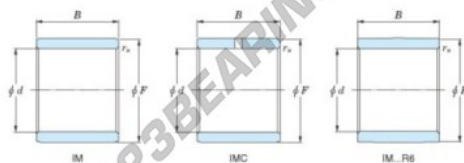

Inner ring IM-19025-JTEKT - IM-19025-JTEKT

<https://www.123bearing.com/bearing-housing/needle-roller-bearing/inner-ring/im-19025-jtekt>

Boundary dimensions

Metric combined

Bearing No.	Boundary dimensions(mm)			
	d	F	B	r _s
IM 19025	25	30	27,5	0,35

PRODUCT FEATURES

Brand	JTEKT
N° Ean13	3616060801319
Inside diameter	25 mm
Outside diameter	30 mm
Thickness	27.5 mm
Type	IM...P
Packaging	1

contact@123bearing.com

(646) 712 9672

CRT4 de Lesquin 60 Rue Du Haut De Sainghin 59273 Fretin FRANCE