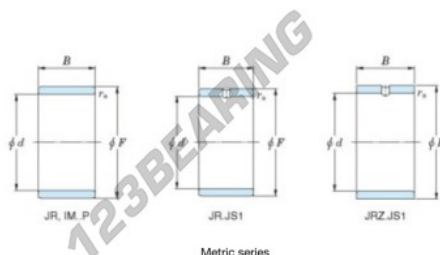

Inner ring JR170X185X45-JTEKT - JR170X185X45-JTEKT

<https://www.123bearing.com/bearing-housing/needle-roller-bearing/inner-ring/jr170x185x45-jtekt>

Boundary dimensions

Metric series

Bearing No.	Boundary dimensions(mm)			
	d	F	B	rs
JR170x185x45	170	185	45	1.1

PRODUCT FEATURES

Brand	JTEKT
N° Ean13	3616060801258
Inside diameter	170 mm
Outside diameter	185 mm
Thickness	45 mm
Type	JR
Packaging	1

contact@123bearing.com

(646) 712 9672

CRT4 de Lesquin 60 Rue Du Haut De Sainghin 59273 Fretin FRANCE