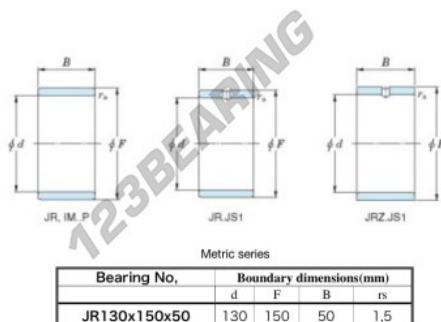

Inner ring JR130X150X50-JTEKT - JR130X150X50-JTEKT

<https://www.123bearing.com/bearing-housing/needle-roller-bearing/inner-ring/jr130x150x50-jtekt>

Boundary dimensions

PRODUCT FEATURES

Brand	JTEKT
N° Ean13	3616060801203
Inside diameter	130 mm
Outside diameter	150 mm
Thickness	50 mm
Type	JR
Packaging	1