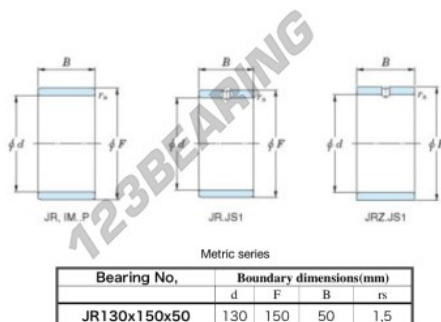

## Inner ring JR130X150X50-JTEKT - JR130X150X50-JTEKT

<https://www.123bearing.com/bearing-housing/needle-roller-bearing/inner-ring/jr130x150x50-jtekt>

Boundary dimensions

## PRODUCT FEATURES

Brand	JTEKT
N° Ean13	3616060801203
Inside diameter	130 mm
Outside diameter	150 mm
Thickness	50 mm
Type	JR
Packaging	1

[contact@123bearing.com](mailto:contact@123bearing.com)

(646) 712 9672