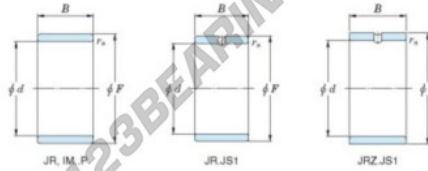

## Inner ring JR120X130X30-JTEKT - JR120X130X30-JTEKT

<https://www.123bearing.com/bearing-housing/needle-roller-bearing/inner-ring/jr120x130x30-jtekt>

Boundary dimensions

Metric series

Bearing No.	Boundary dimensions(mm)			
	d	F	B	rs
JR120x130x30	120	130	30	1

## PRODUCT FEATURES

Brand	JTEKT
N° Ean13	3616060801173
Inside diameter	120 mm
Outside diameter	130 mm
Thickness	30 mm
Type	JR
Packaging	1

[contact@123bearing.com](mailto:contact@123bearing.com)

(646) 712 9672