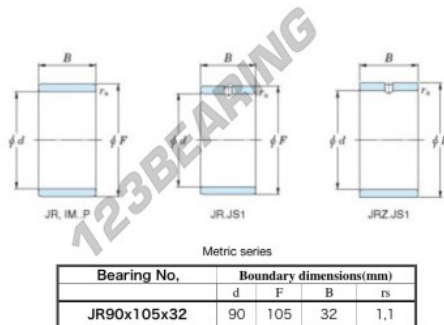

Inner ring JR90X105X32-JTEKT - JR90X105X32-JTEKT

<https://www.123bearing.com/bearing-housing/needle-roller-bearing/inner-ring/jr90x105x32-jtekt>

Boundary dimensions

PRODUCT FEATURES

Brand	JTEKT
N° Ean13	3616060801050
Inside diameter	90 mm
Outside diameter	105 mm
Thickness	32 mm
Type	JR
Packaging	1