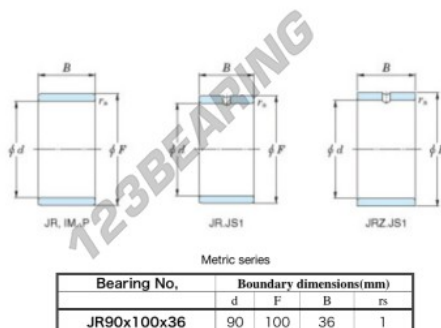

## Inner ring JR90X100X36-JTEKT - JR90X100X36-JTEKT

<https://www.123bearing.com/bearing-housing/needle-roller-bearing/inner-ring/jr90x100x36-jtekt>

Boundary dimensions

## PRODUCT FEATURES

Brand	JTEKT
N° Ean13	3616060801043
Inside diameter	90 mm
Outside diameter	100 mm
Thickness	36 mm
Type	JR
Packaging	1

[contact@123bearing.com](mailto:contact@123bearing.com)

(646) 712 9672