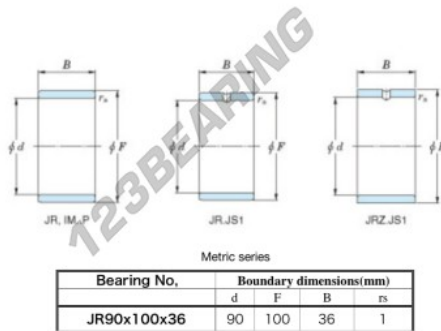

Inner ring JR90X100X36-JTEKT - JR90X100X36-JTEKT

<https://www.123bearing.com/bearing-housing/needle-roller-bearing/inner-ring/jr90x100x36-jtekt>

Boundary dimensions

PRODUCT FEATURES

Brand	JTEKT
N° Ean13	3616060801043
Inside diameter	90 mm
Outside diameter	100 mm
Thickness	36 mm
Type	JR
Packaging	1