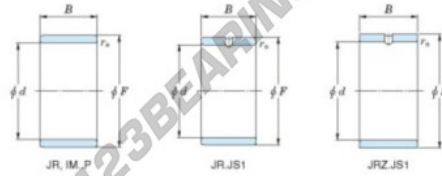

Inner ring JR90X100X30-JTEKT - JR90X100X30-JTEKT

<https://www.123bearing.com/bearing-housing/needle-roller-bearing/inner-ring/jr90x100x30-jtekt>

Boundary dimensions

Metric series

Bearing No.	Boundary dimensions(mm)			
	d	F	B	rs
JR90x100x30	90	100	30	1

PRODUCT FEATURES

Brand	JTEKT
N° Ean13	3616060801036
Inside diameter	90 mm
Outside diameter	100 mm
Thickness	30 mm
Type	JR
Packaging	1

contact@123bearing.com

(646) 712 9672

CRT4 de Lesquin 60 Rue Du Haut De Sainghin 59273 Fretin FRANCE