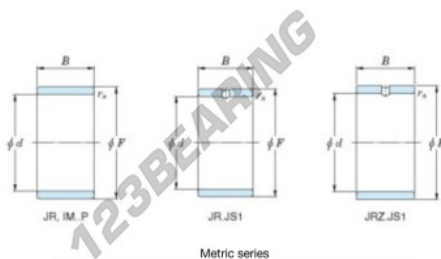

Inner ring JR85X100X35-JTEKT - JR85X100X35-JTEKT

<https://www.123bearing.com/bearing-housing/needle-roller-bearing/inner-ring/jr85x100x35-jtekt>

Boundary dimensions

Metric series

Bearing No.	Boundary dimensions(mm)			
	d	F	B	rs
JR85x100x35	85	100	35	1,1

PRODUCT FEATURES

Brand	JTEKT
N° Ean13	3616060801005
Inside diameter	85 mm
Outside diameter	100 mm
Thickness	35 mm
Type	JR
Packaging	1

contact@123bearing.com

(646) 712 9672

CRT4 de Lesquin 60 Rue Du Haut De Sainghin 59273 Fretin FRANCE