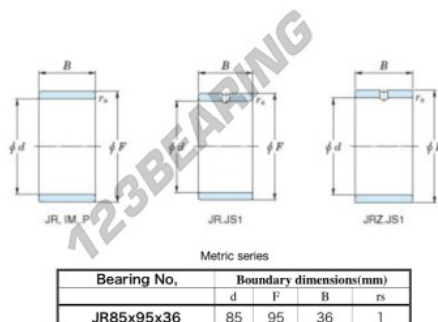

Inner ring JR85X95X36-JTEKT - JR85X95X36-JTEKT

<https://www.123bearing.com/bearing-housing/needle-roller-bearing/inner-ring/jr85x95x36-jtekt>

Boundary dimensions

PRODUCT FEATURES

Brand	JTEKT
N° Ean13	3616060800992
Inside diameter	85 mm
Inside diameter	3.346" inch
Outside diameter	95 mm
Outside diameter	3.74" inch
Thickness	36 mm
Thickness	1.417" inch
Type	JR
Packaging	1