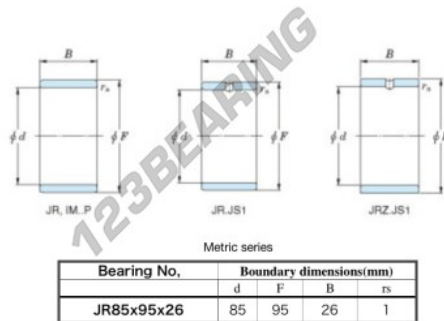

Inner ring JR85X95X26-JTEKT - JR85X95X26-JTEKT

<https://www.123bearing.com/bearing-housing/needle-roller-bearing/inner-ring/jr85x95x26-jtekt>

Boundary dimensions

PRODUCT FEATURES

Brand	JTEKT
N° Ean13	3616060800978
Inside diameter	85 mm
Outside diameter	95 mm
Thickness	26 mm
Type	JR
Packaging	1