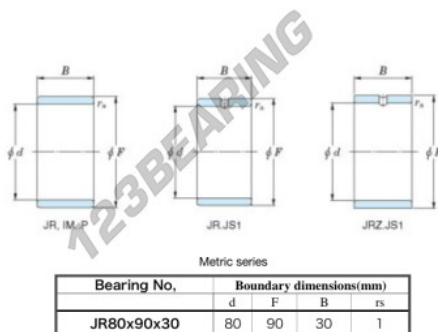

Inner ring JR80X90X30-JTEKT - JR80X90X30-JTEKT

<https://www.123bearing.com/bearing-housing/needle-roller-bearing/inner-ring/jr80x90x30-jtekt>

Boundary dimensions

PRODUCT FEATURES

Brand	JTEKT
N° Ean13	3616060800947
Inside diameter	80 mm
Outside diameter	90 mm
Thickness	30 mm
Type	JR
Packaging	1