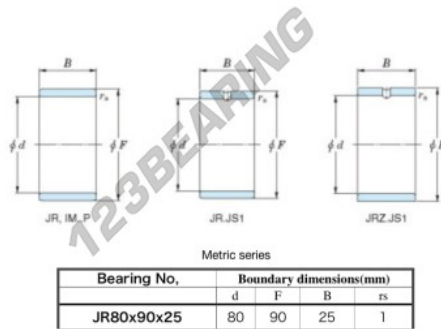

Inner ring JR80X90X25-JTEKT - JR80X90X25-JTEKT

<https://www.123bearing.com/bearing-housing/needle-roller-bearing/inner-ring/jr80x90x25-jtekt>

Boundary dimensions

PRODUCT FEATURES

Brand	JTEKT
N° Ean13	3616060800930
Inside diameter	80 mm
Outside diameter	90 mm
Thickness	25 mm
Type	JR
Packaging	1