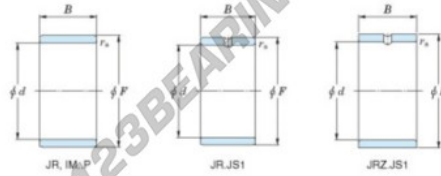

## Inner ring JR75X85X35-JTEKT - JR75X85X35-JTEKT

<https://www.123bearing.com/bearing-housing/needle-roller-bearing/inner-ring/jr75x85x35-jtekt>

Boundary dimensions

Metric series

Bearing No.	Boundary dimensions(mm)			
	d	F	B	rs
JR75x85x35	75	85	35	1

## PRODUCT FEATURES

Brand	JTEKT
N° Ean13	3616060800916
Inside diameter	75 mm
Outside diameter	85 mm
Thickness	35 mm
Type	JR
Packaging	1

[contact@123bearing.com](mailto:contact@123bearing.com)

(646) 712 9672