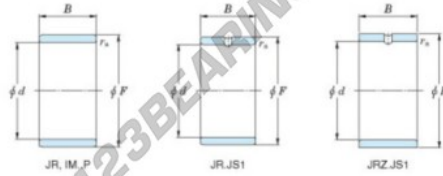

Inner ring JR65X75X60-JTEKT - JR65X75X60-JTEKT

<https://www.123bearing.com/bearing-housing/needle-roller-bearing/inner-ring/jr65x75x60-jtekt>

Boundary dimensions

Metric series

Bearing No.	Boundary dimensions(mm)			
	d	F	B	rs
JR65x75x60	65	75	60	1

PRODUCT FEATURES

Brand	JTEKT
N° Ean13	3616060800831
Inside diameter	65 mm
Outside diameter	75 mm
Thickness	60 mm
Type	JR
Packaging	1

contact@123bearing.com

(646) 712 9672

CRT4 de Lesquin 60 Rue Du Haut De Sainghin 59273 Fretin FRANCE