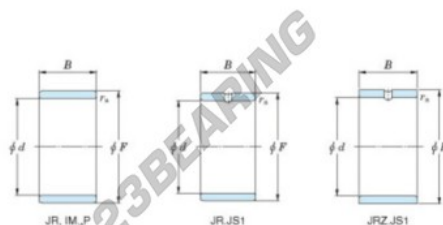

Inner ring JR65X75X60-JTEKT - JR65X75X60-JTEKT

<https://www.123bearing.com/bearing-housing/needle-roller-bearing/inner-ring/jr65x75x60-jtekt>

Boundary dimensions

Metric series

Bearing No.	Boundary dimensions(mm)			
	d	F	B	rs
JR65x75x60	65	75	60	1

PRODUCT FEATURES

Brand	JTEKT
N° Ean13	3616060800831
Inside diameter	65 mm
Outside diameter	75 mm
Thickness	60 mm
Type	JR
Packaging	1

contact@123bearing.com

(646) 712 9672

CRT4 de Lesquin 60 Rue Du Haut De Sainghin 59273 Fretin FRANCE