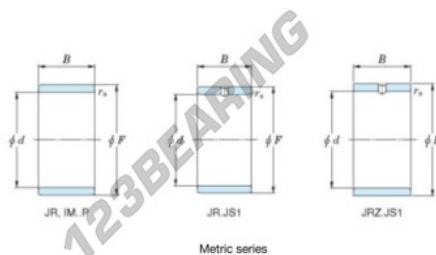

## Inner ring JR65X75X30-JTEKT - JR65X75X30-JTEKT

<https://www.123bearing.com/bearing-housing/needle-roller-bearing/inner-ring/jr65x75x30-jtekt>

Boundary dimensions

Metric series

Bearing No.	Boundary dimensions(mm)			
	d	F	B	rs
JR65x75x30	65	75	30	1

## PRODUCT FEATURES

Brand	JTEKT
N° Ean13	3616060800824
Inside diameter	65 mm
Outside diameter	75 mm
Thickness	30 mm
Type	JR
Packaging	1

[contact@123bearing.com](mailto:contact@123bearing.com)

(646) 712 9672