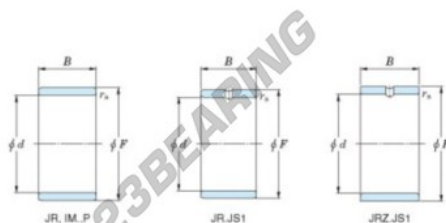

Inner ring JR65X75X28-JTEKT - JR65X75X28-JTEKT

<https://www.123bearing.com/bearing-housing/needle-roller-bearing/inner-ring/jr65x75x28-jtekt>

Boundary dimensions

Metric series

| Bearing No. | Boundary dimensions(mm) | | | |
|-------------|-------------------------|----|----|----|
| | d | F | B | rs |
| JR65x75x28 | 65 | 75 | 28 | 1 |

PRODUCT FEATURES

| | |
|------------------|---------------|
| Brand | JTEKT |
| N° Ean13 | 3616060800817 |
| Inside diameter | 65 mm |
| Outside diameter | 75 mm |
| Thickness | 28 mm |
| Type | JR |
| Packaging | 1 |