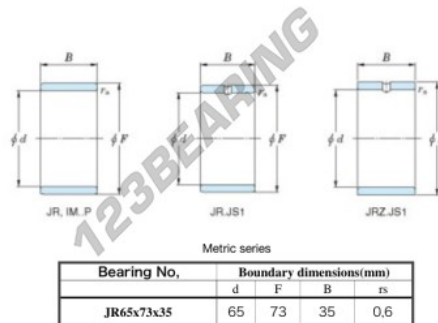

Inner ring JR65X73X35-JTEKT - JR65X73X35-JTEKT

<https://www.123bearing.com/bearing-housing/needle-roller-bearing/inner-ring/jr65x73x35-jtekt>

Boundary dimensions

PRODUCT FEATURES

Brand	JTEKT
N° Ean13	3616060800800
Inside diameter	65 mm
Outside diameter	73 mm
Thickness	35 mm
Type	JR
Packaging	1