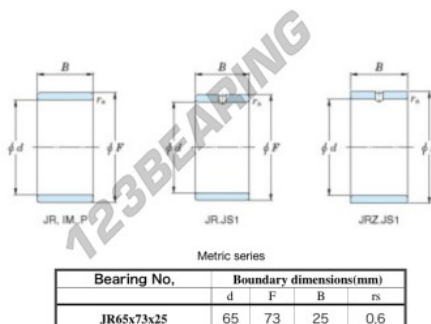

Inner ring JR65X73X25-JTEKT - JR65X73X25-JTEKT

<https://www.123bearing.com/bearing-housing/needle-roller-bearing/inner-ring/jr65x73x25-jtekt>

Boundary dimensions

PRODUCT FEATURES

Brand	JTEKT
N° Ean13	3616060800794
Inside diameter	65 mm
Inside diameter	2.559" inch
Outside diameter	73 mm
Outside diameter	2.874" inch
Thickness	25 mm
Thickness	0.984" inch
Type	JR
Weight	192 g
Packaging	1