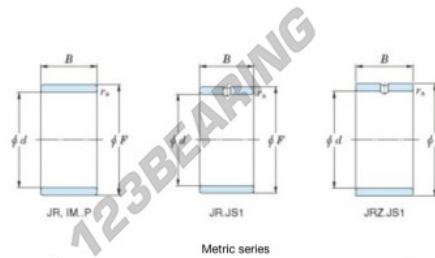

Inner ring JR65X72X45-JTEKT - JR65X72X45-JTEKT

<https://www.123bearing.com/bearing-housing/needle-roller-bearing/inner-ring/jr65x72x45-jtekt>

Boundary dimensions

Bearing No.	Boundary dimensions(mm)			
	d	F	B	rs
JR65x72x45	65	72	45	1

PRODUCT FEATURES

Brand	JTEKT
N° Ean13	3616060800787
Inside diameter	65 mm
Outside diameter	72 mm
Thickness	45 mm
Type	JR
Packaging	1

contact@123bearing.com

(646) 712 9672

CRT4 de Lesquin 60 Rue Du Haut De Sainghin 59273 Fretin FRANCE