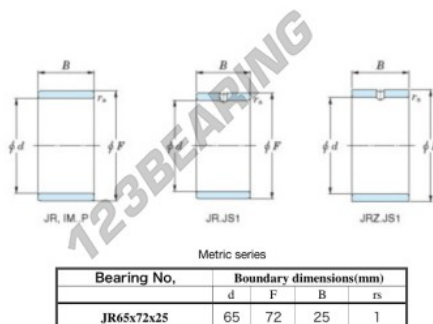

Inner ring JR65X72X25-JTEKT - JR65X72X25-JTEKT

<https://www.123bearing.com/bearing-housing/needle-roller-bearing/inner-ring/jr65x72x25-jtekt>

Boundary dimensions

PRODUCT FEATURES

Brand	JTEKT
N° Ean13	3616060800770
Inside diameter	65 mm
Inside diameter	2.559" inch
Outside diameter	72 mm
Outside diameter	2.835" inch
Thickness	25 mm
Thickness	0.984" inch
Type	JR
Packaging	1