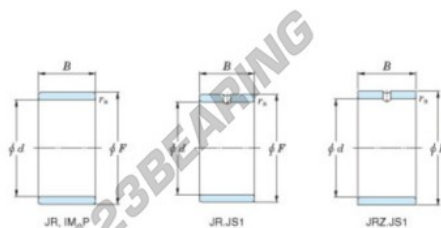

Inner ring JR60X70X60-JTEKT - JR60X70X60-JTEKT

<https://www.123bearing.com/bearing-housing/needle-roller-bearing/inner-ring/jr60x70x60-jtekt>

Boundary dimensions

Metric series

Bearing No.	Boundary dimensions(mm)			
	d	F	B	rs
JR60x70x60	60	70	60	1

PRODUCT FEATURES

Brand	JTEKT
N° Ean13	3616060800763
Inside diameter	60 mm
Outside diameter	70 mm
Thickness	60 mm
Type	JR
Packaging	1

contact@123bearing.com

(646) 712 9672

CRT4 de Lesquin 60 Rue Du Haut De Sainghin 59273 Fretin FRANCE