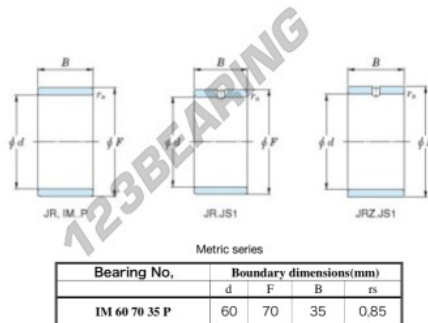

Inner ring IM-60-70-35-P-JTEKT - IM-60-70-35-P-JTEKT

<https://www.123bearing.com/bearing-housing/needle-roller-bearing/inner-ring/im-60-70-35-p-jtekt>

Boundary dimensions

PRODUCT FEATURES

Brand	JTEKT
N° Ean13	3616060800756
Inside diameter	60 mm
Outside diameter	70 mm
Thickness	35 mm
Type	IM...P
Packaging	1