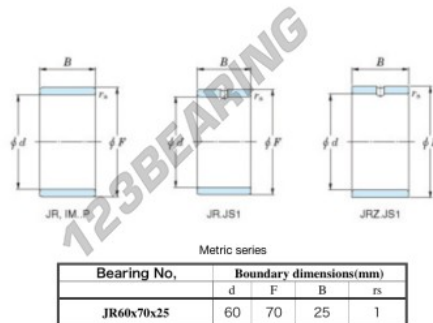

Inner ring JR60X70X25-JTEKT - JR60X70X25-JTEKT

<https://www.123bearing.com/bearing-housing/needle-roller-bearing/inner-ring/jr60x70x25-jtekt>

Boundary dimensions

PRODUCT FEATURES

Brand	JTEKT
N° Ean13	3616060800732
Inside diameter	60 mm
Outside diameter	70 mm
Thickness	25 mm
Type	JR
Packaging	1