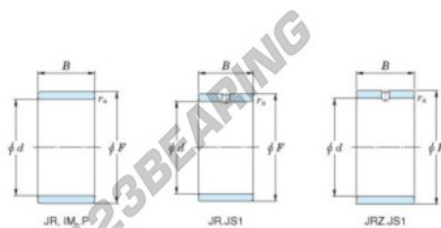

Inner ring JR55-65-30-JTEKT - JR55-65-30-JTEKT

<https://www.123bearing.com/bearing-housing/needle-roller-bearing/inner-ring/jr55-65-30-jtekt>

Boundary dimensions

Metric series

Bearing No.	Boundary dimensions(mm)			
	d	F	B	rs
JR55x65x30	55	65	30	1

PRODUCT FEATURES

Brand	JTEKT
N° Ean13	3616060800671
Inside diameter	55 mm
Outside diameter	65 mm
Thickness	30 mm
Type	JR
Packaging	1

contact@123bearing.com

(646) 712 9672

CRT4 de Lesquin 60 Rue Du Haut De Sainghin 59273 Fretin FRANCE