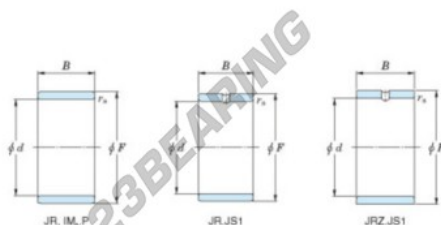

Inner ring JR55-65-30-JTEKT - JR55-65-30-JTEKT

<https://www.123bearing.com/bearing-housing/needle-roller-bearin/inner-ring/jr55-65-30-jtekt>

Boundary dimensions

Metric series

Bearing No.	Boundary dimensions(mm)			
	d	F	B	rs
JR55x65x30	55	65	30	1

PRODUCT FEATURES

Brand	JTEKT
N° Ean13	3616060800671
Inside diameter	55 mm
Outside diameter	65 mm
Thickness	30 mm
Type	JR
Packaging	1

contact@123bearing.com

(646) 712 9672

CRT4 de Lesquin 60 Rue Du Haut De Sainghin 59273 Fretin FRANCE