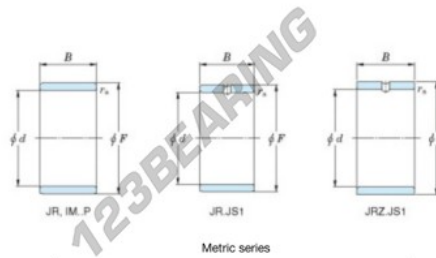

## Inner ring JR55-63-25-JTEKT - JR55-63-25-JTEKT

<https://www.123bearing.com/bearing-housing/needle-roller-bearing/inner-ring/jr55-63-25-jtekt>

Boundary dimensions

Metric series

Bearing No.	Boundary dimensions(mm)			
	d	F	B	rs
JR55x63x25	55	63	25	1

## PRODUCT FEATURES

Brand	JTEKT
N° Ean13	3616060800657
Inside diameter	55 mm
Outside diameter	63 mm
Thickness	25 mm
Type	JR
Packaging	1

[contact@123bearing.com](mailto:contact@123bearing.com)

(646) 712 9672